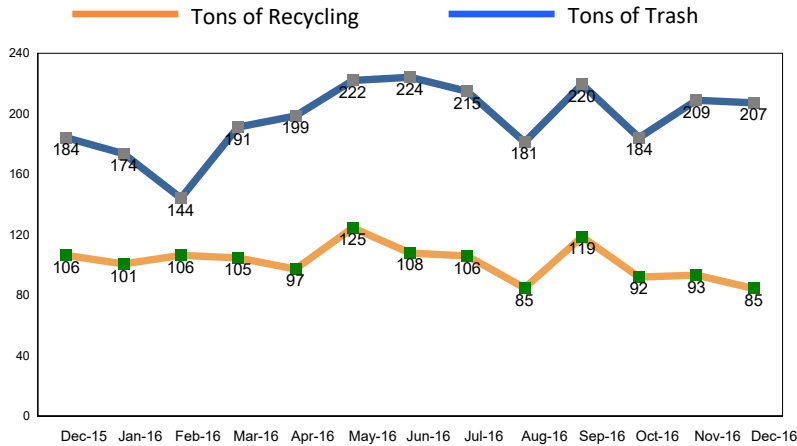

Customer Name: City of Golden Residential
Account: 010013
Service Period: December 2016

Automated Sustainability Report ^{TM}

Altogether Recycling Collected: 146,920 lbs
Trash Collected: 414,550 lbs
Compostable Materials Collected: 22,126 lbs
Total Materials Collected: 583,596 lbs

Monthly Collection Report