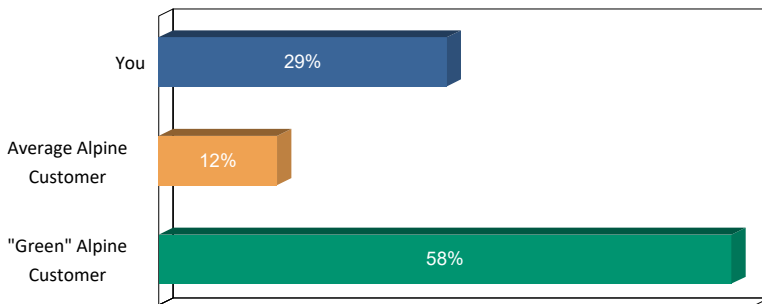

Diversion Rate Comparison

How You Are Doing